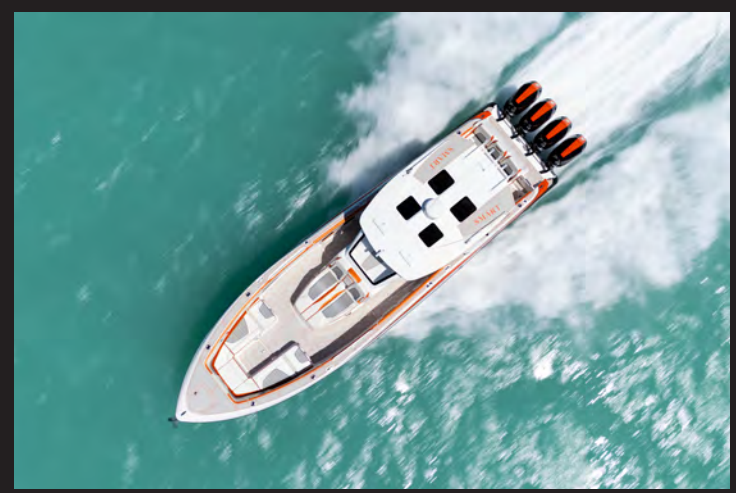

THE FINEST
IN LUXURY
AND
PERFORMANCE

Deep Impact Boats re-define
what boating is meant to be.