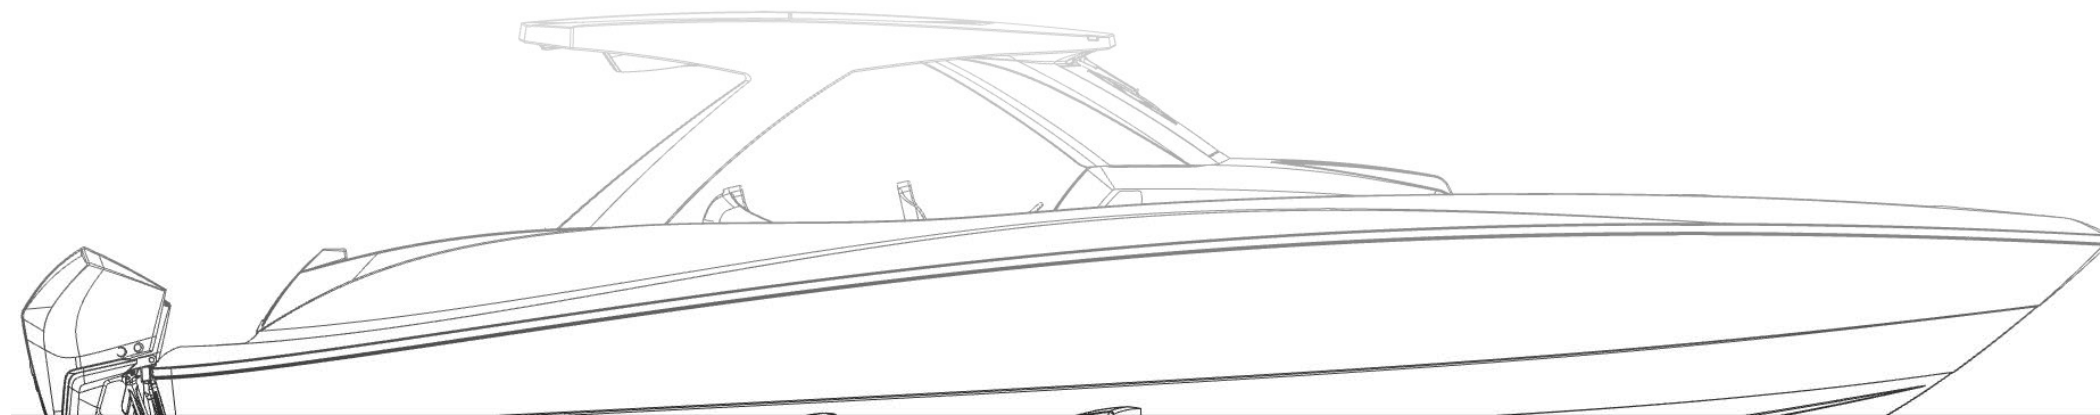

43'8"
Length

12'8"
Beam

800 gal
Fuel Capacity

25K
Weight (lbs)

28"
Draft

NEW MODEL

499 DEEP IMPACT SPORT

Hailed as "The New Leader" on the water, the Deep Impact 499 Sport is engineered to set a new standard in performance, luxury, and versatility. Whether cruising, winning poker runs, or embarking on extended stays in the Bahamas, this vessel is built to dominate BOTH Ocean and Lake going boaters.