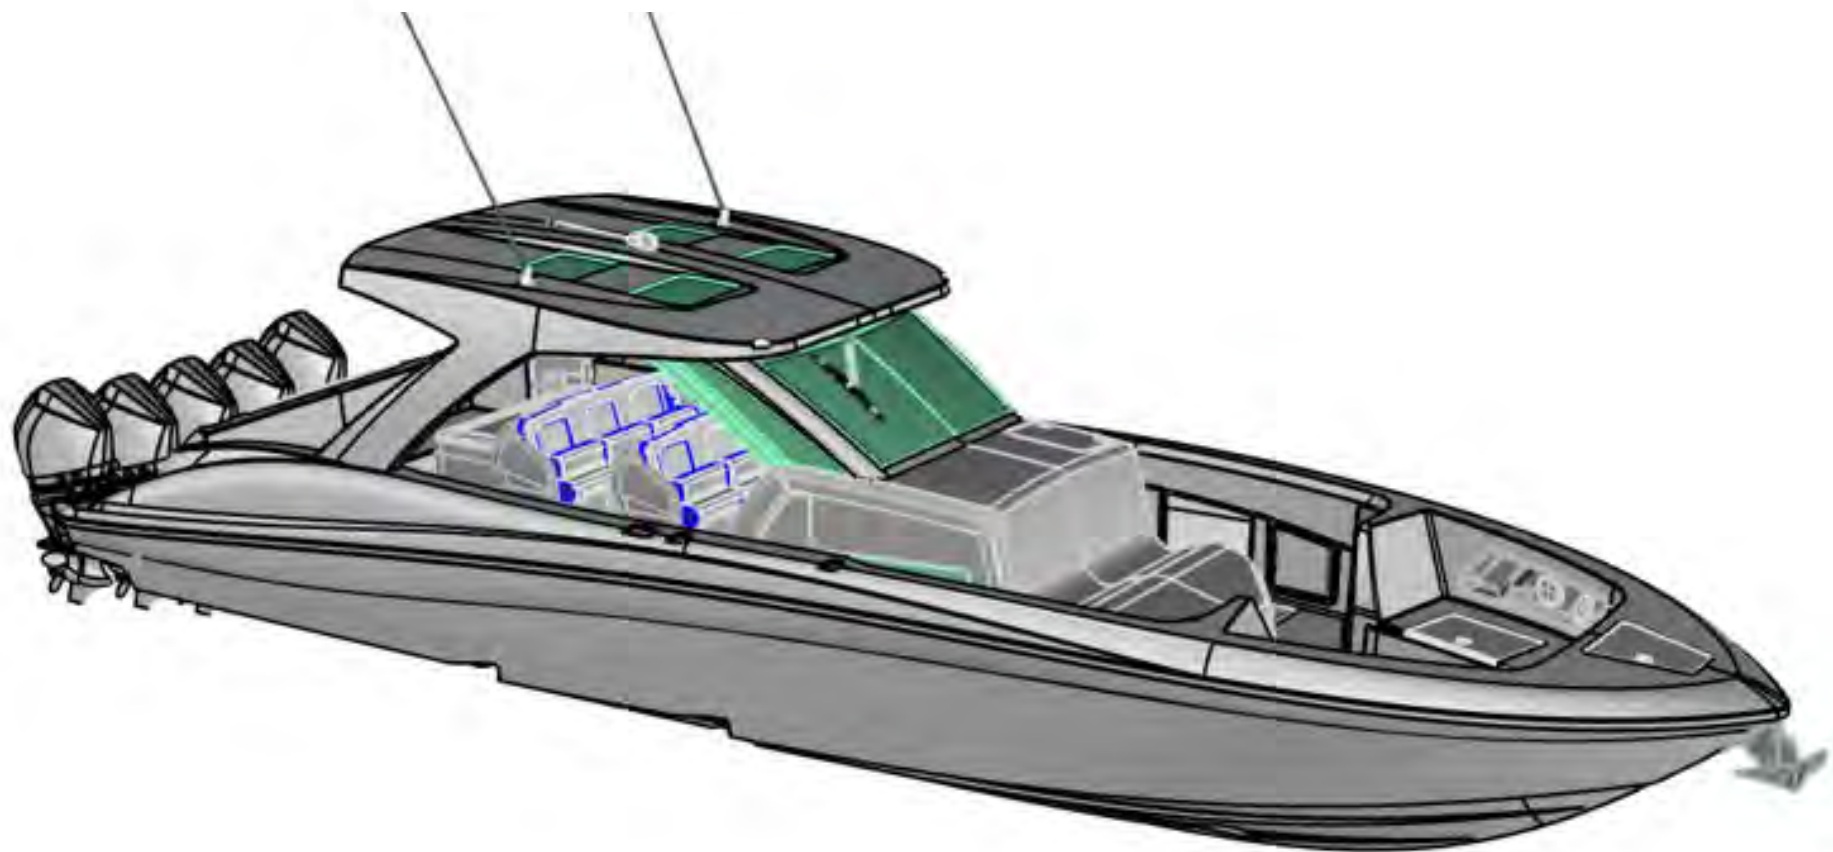

439 DEEP IMPACT SPORT

Every detail of the 439 Sport is meticulously crafted for superior performance and durability. The hull design and construction reflect Deep Impact's unwavering commitment to innovation, ensuring an exhilarating yet smooth ride in all conditions. This model is built to exceed expectations. With endless customization options, we can build a 439 that's perfectly suited to your needs. Experience the next level of performance and luxury.

43'8"
Length

12'8"
Beam

800 gal
Fuel Capacity

25K
Weight (lbs)

28"
Draft